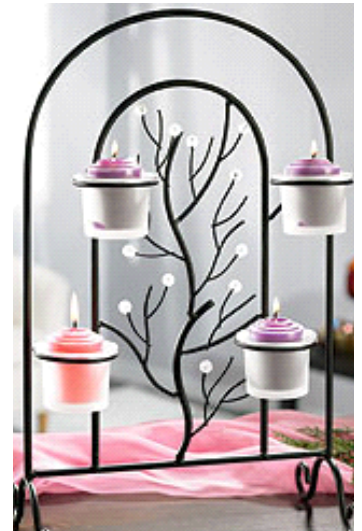

Large selection of rosaries

Crucifixes, large and small sizes, crafted in a variety of woods

Votive candle shrines with porcelain plate. Madonna and Child (shown) or Good Shepherd

Bibles, including Picture Bible for children and the Catholic Youth Bible for teens

“God Bless this Home” candlepot

“Jesse Tree” Advent candleholder (candles not included). Also available: Advent wreaths and tabletop candleholder

Two Angels candleholder

Plaques: pinafore or overalls

Noah's Ark bookends